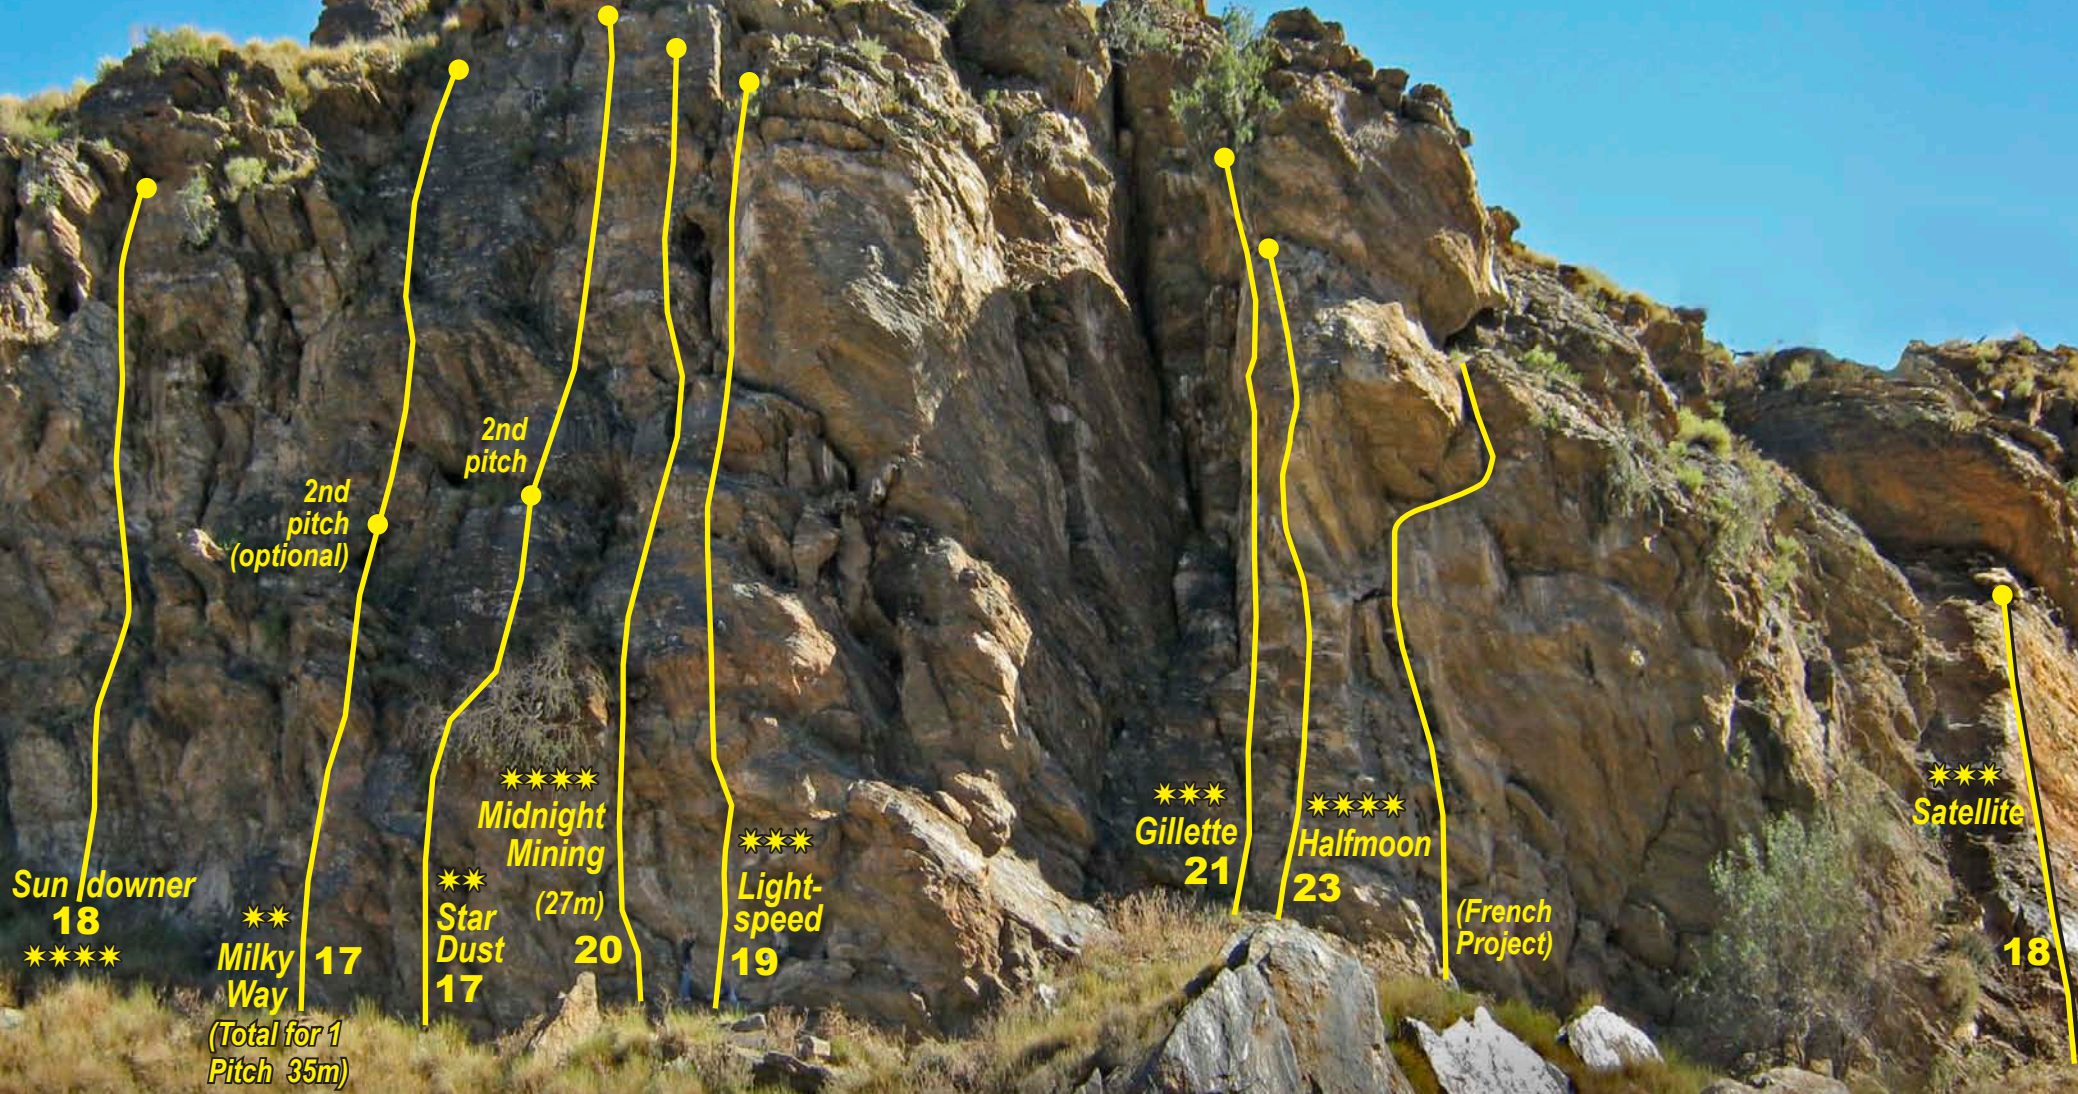

EROS CLIMBING (SASSO D'ALBERTO)

*=Rating

Belayer: please wear a helmet!